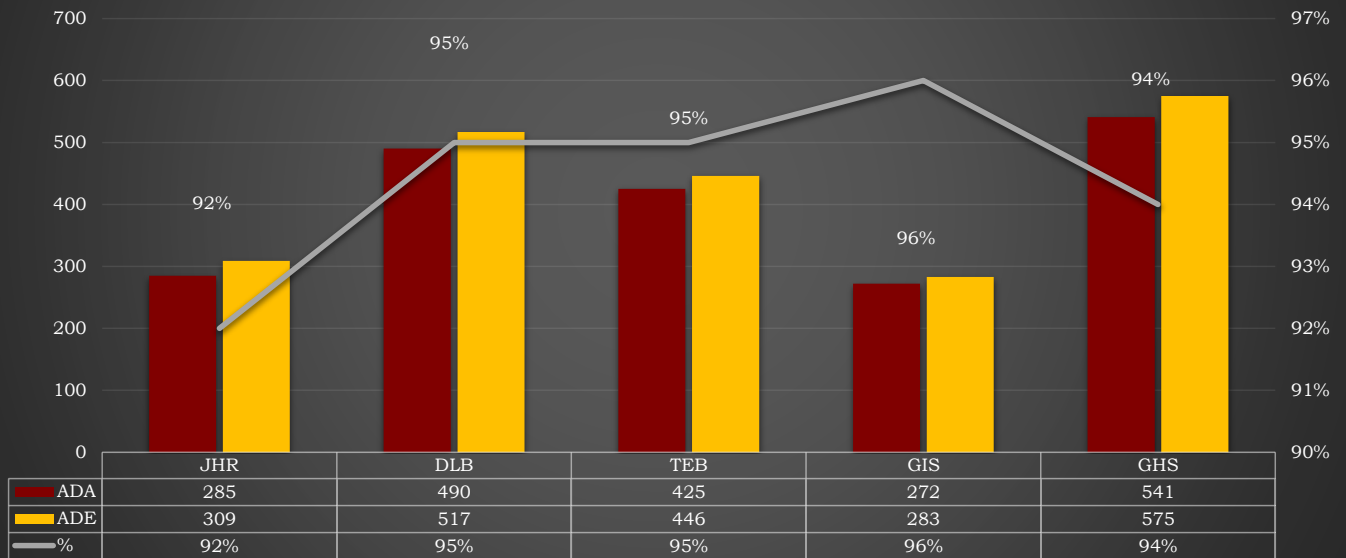

November 2015 District Attendance Summary by School

Average Daily Attendance (ADA), Average Daily Enrollment(ADE), & % of Student Attendance (%)

November 2015 District Enrollment Summary by School

Beginning Enrollment Reflects Students Enrolled on First Day of the Month;
Ending Enrollment Reflects Students Enrolled on the Last Day of the Month