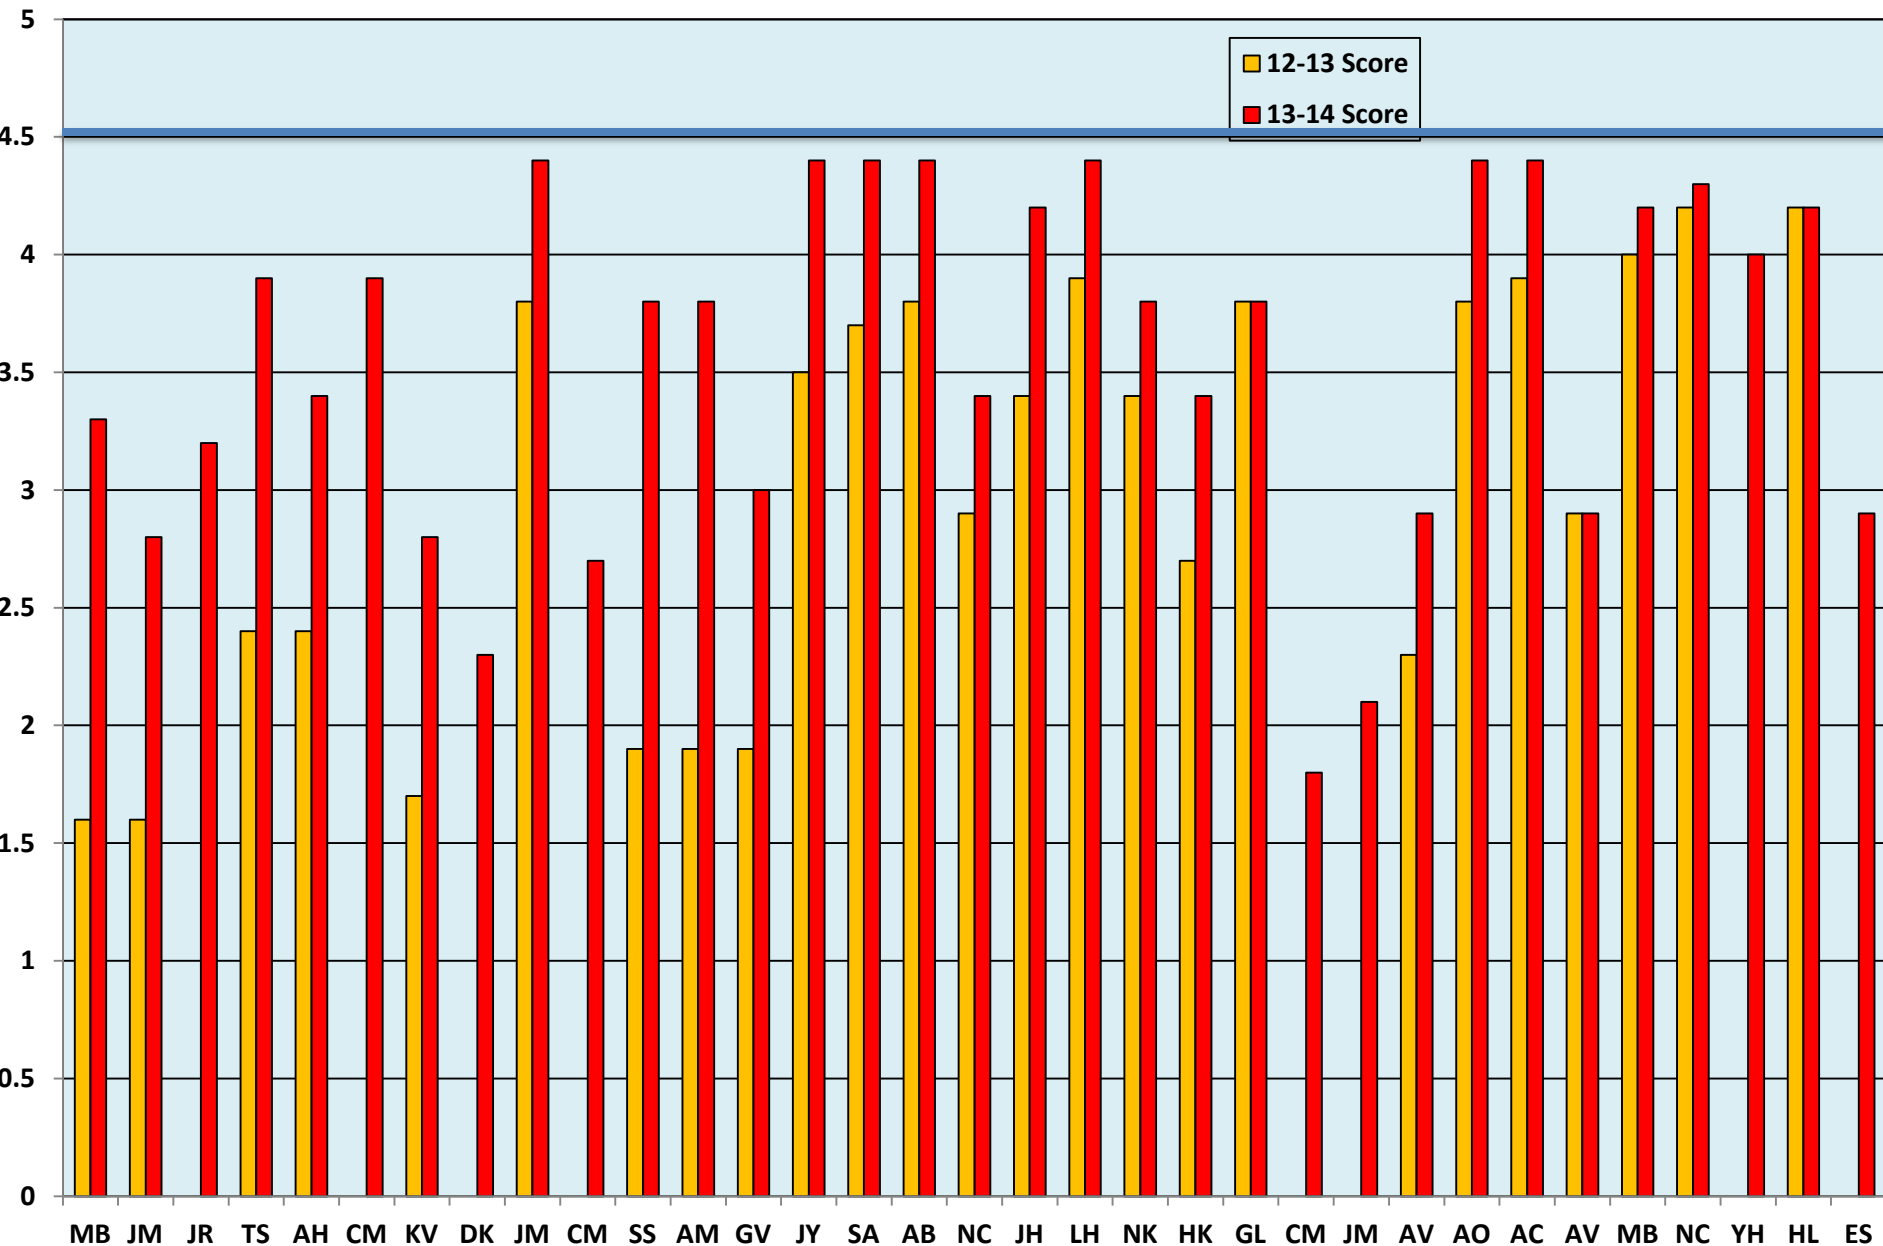

ESL ACCESS Score
Comparison Charts
2012-13 to 2013-14

Rodgers ESL ACCESS Scores 2013-2014

Bullock ESL ACCESS Score Comparison 2012-13 to 2013-14

Bowe ESL ACCESS Score Comparrison 2012-13 to 2013-14

Intermediate ESL ACCESS Score Comparison 2012-13 to 2013-14

High School ESL ACCESS Score Comparison 2012-13 to 2014-15