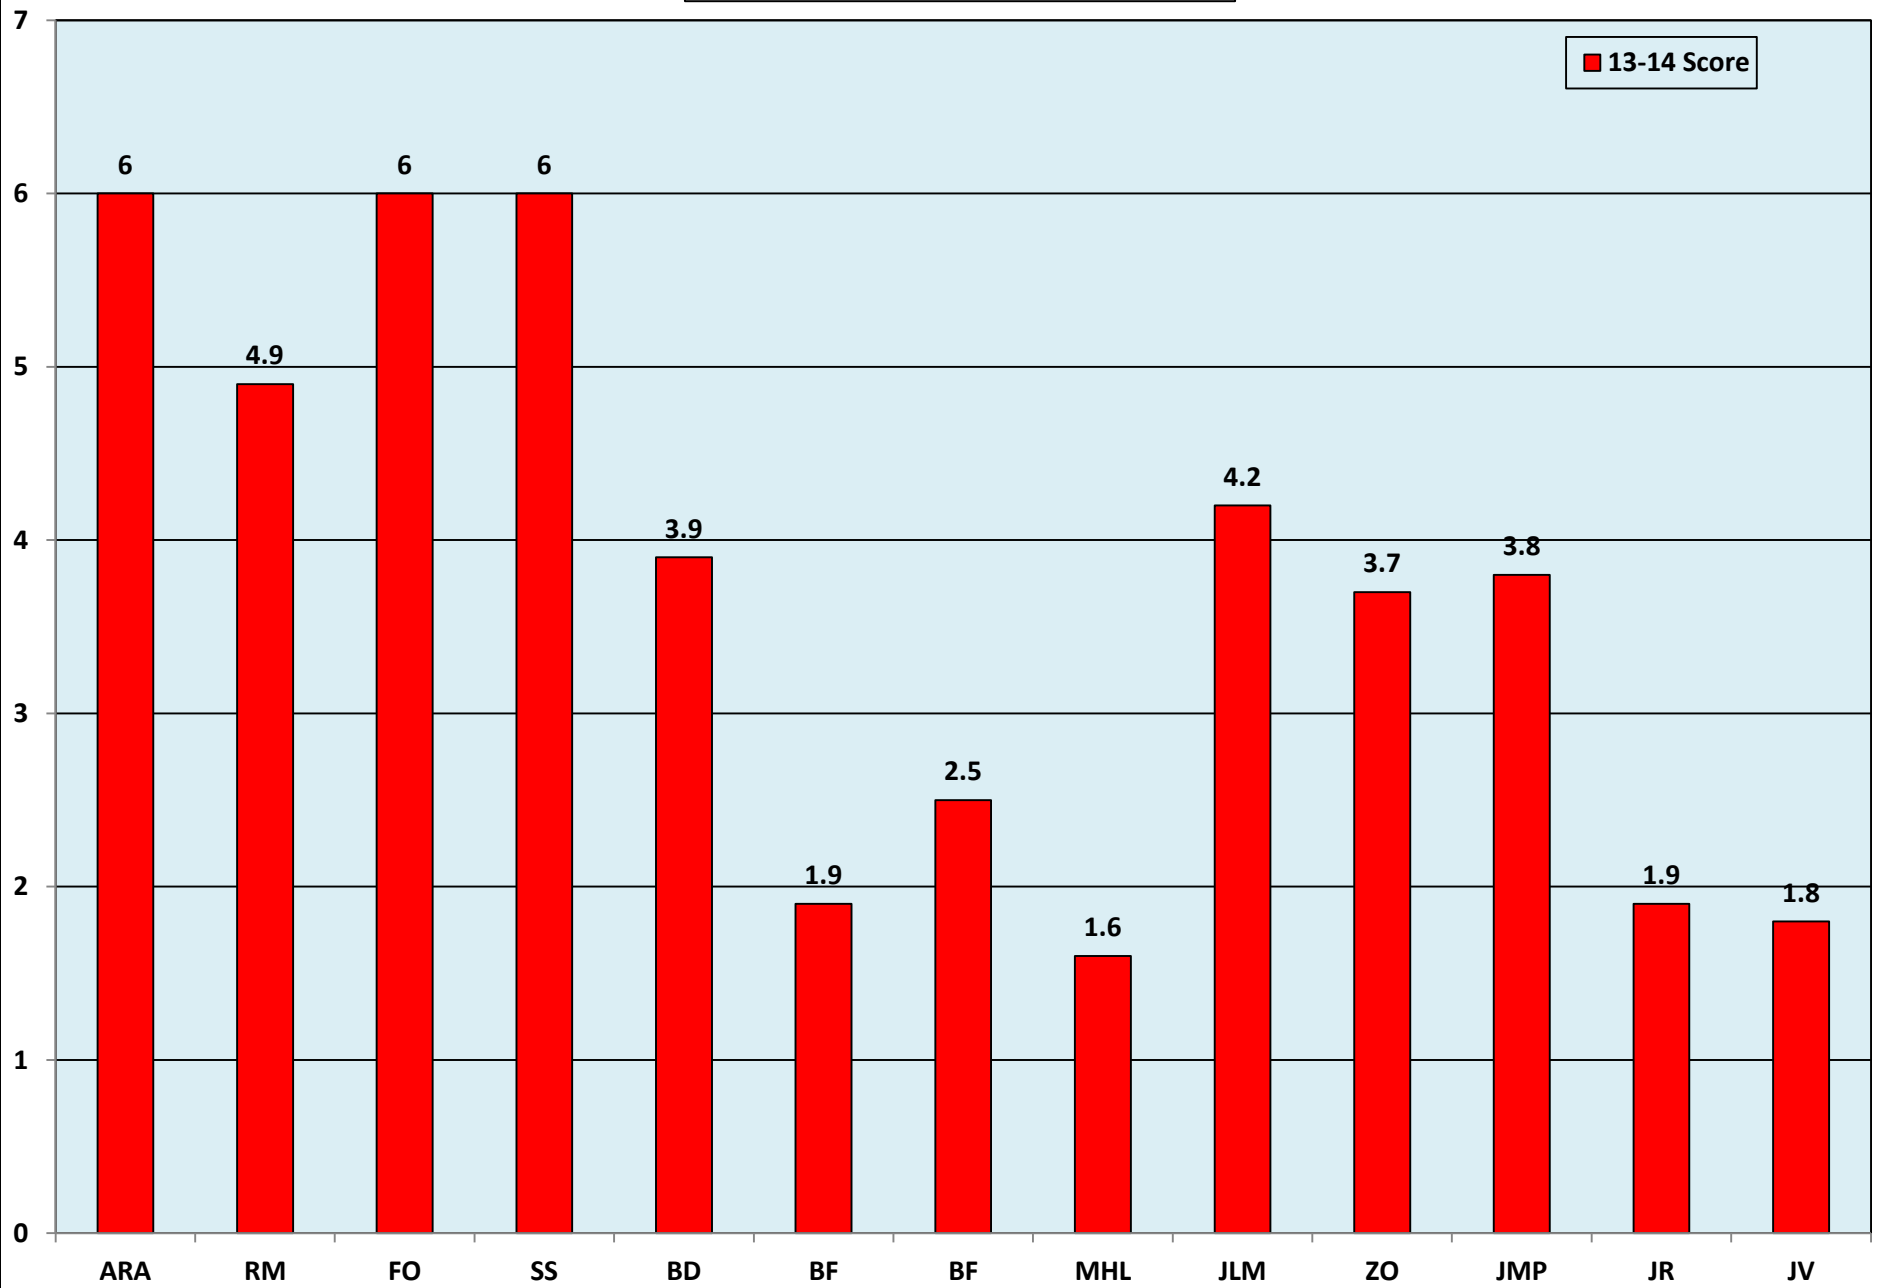

ESL ACCESS Score
Comparison Charts
2012-13 to 2013-14

Rodgers ESL ACCESS Scores 2013-2014

Bullock ESL ACCESS Score Comparison 2012-13 to 2013-14

Bowe ESL ACCESS Score Comparrison 2012-13 to 2013-14

Intermediate ESL ACCESS Score Comparison 2012-13 to 2013-14

High School ESL ACCESS Score Comparison 2012-13 to 2014-15